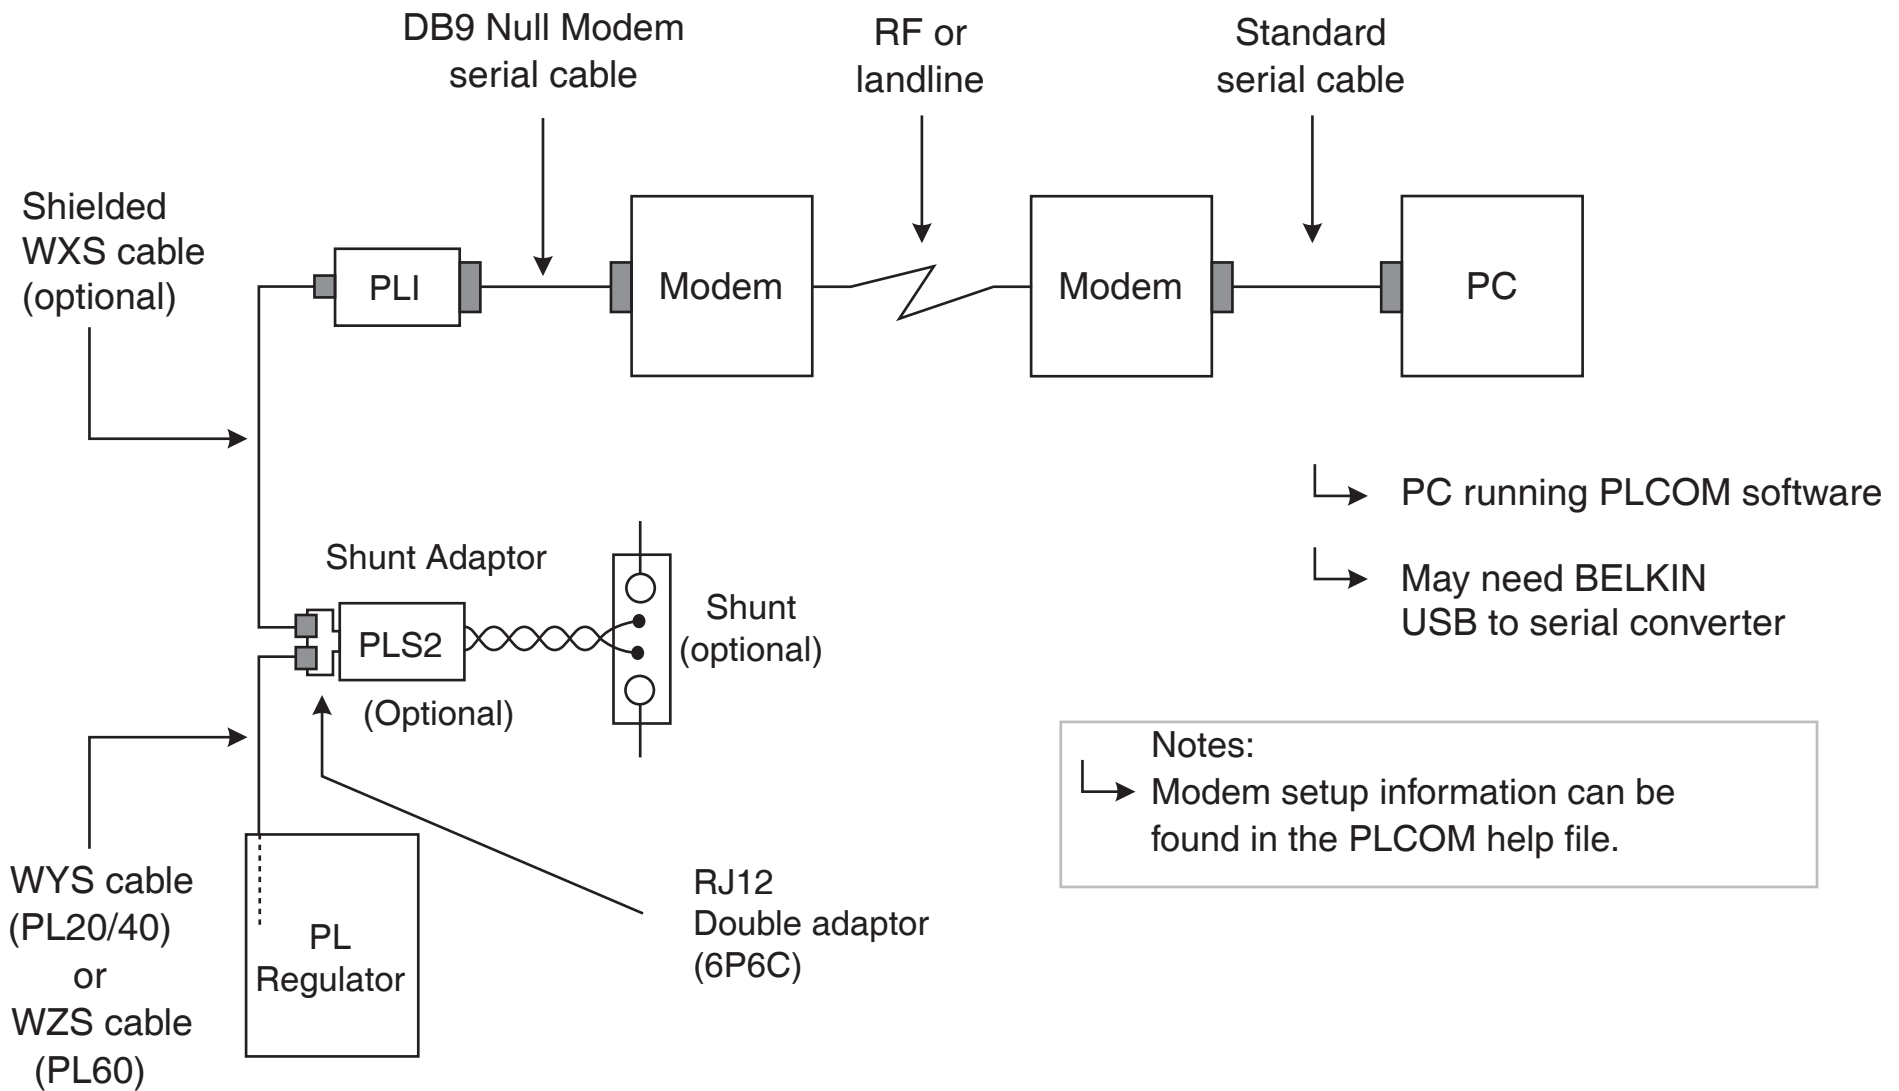

PL Regulator - Remote monitoring via modem

This diagram is for reference only. Wiring and fuses etc. must be installed as specified by the relevant Australian Standards.